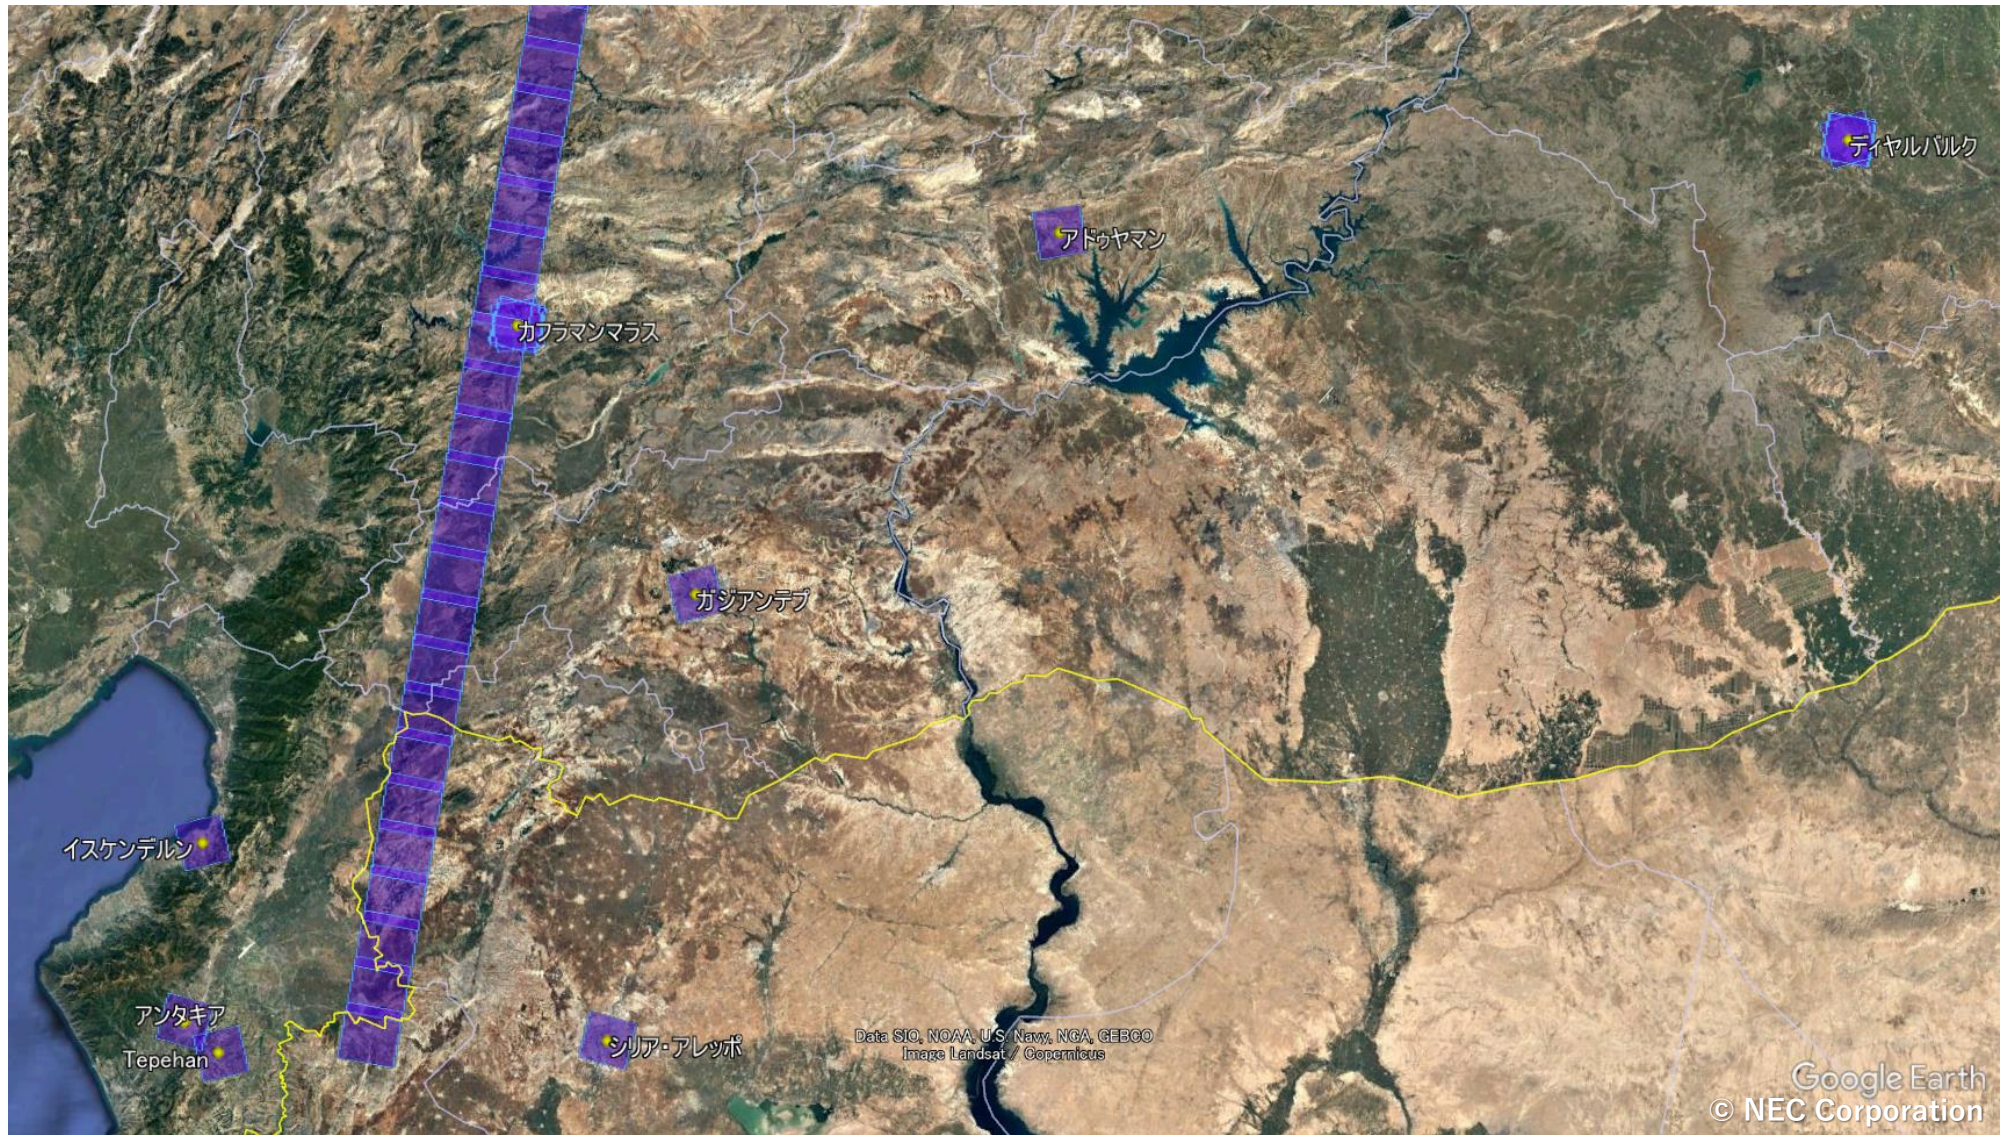

ASNARO-2 トルコ・シリア撮像実績

Tepehan

Preliminary Landslide Inventory Following 6 February 2023 Turkey-Syria Earthquake

Source: OCHA/ReliefWeb

2023/02/17撮像 / SP2 / AN / LEFT / 28.9deg / HH