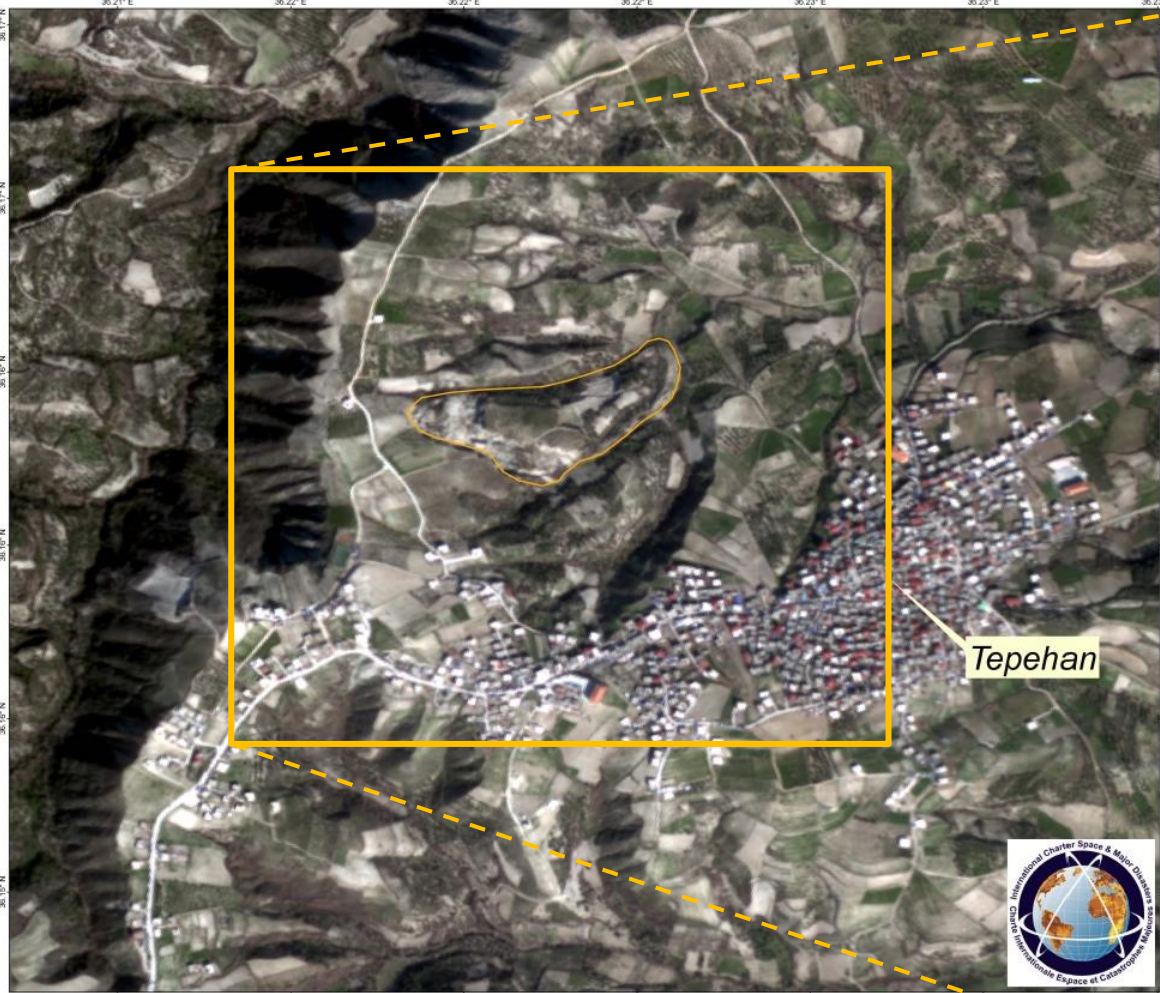

ASNARO-2 トルコ・シリア撮像実績

Tepehan

Preliminary Landslide Inventory Following 6 February 2023 Turkey-Syria Earthquake

Source: OCHA/ReliefWeb

2023/02/17撮像 / SP2 / AN / LEFT / 28.9deg / HH